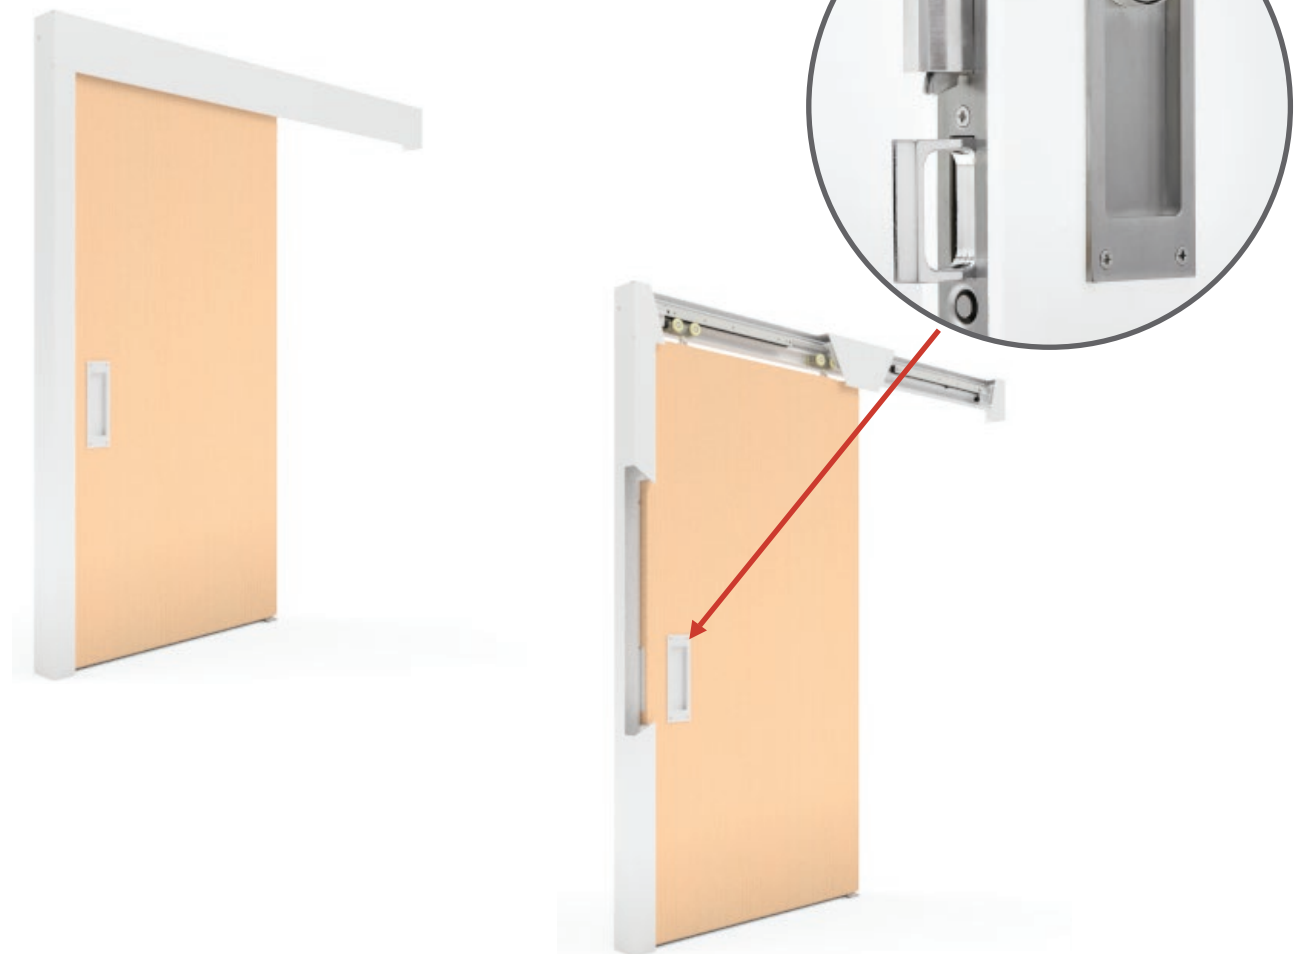

## CCSF-JST SYSTEM

Our CCSF-JST (Catch'N'Close Side Mount Track, Hardware, Jamb, Strike & Trim) systems are designed to finish off the entire opening with anodized or powder-coated aluminum snap-on covers and trim that create a seamless and uniform look. Using our CCSF-993 Catch'N'Close Barn Door Series, a full height strike jamb allows for privacy or security lock sets to be used without the need to build a jamb out from the wall. Complete Jamb, Strike & Trim system comes with pile inserts to improve sound and light transmission around the door when closed.

Ideal for hospitality, medical, commercial and office applications.